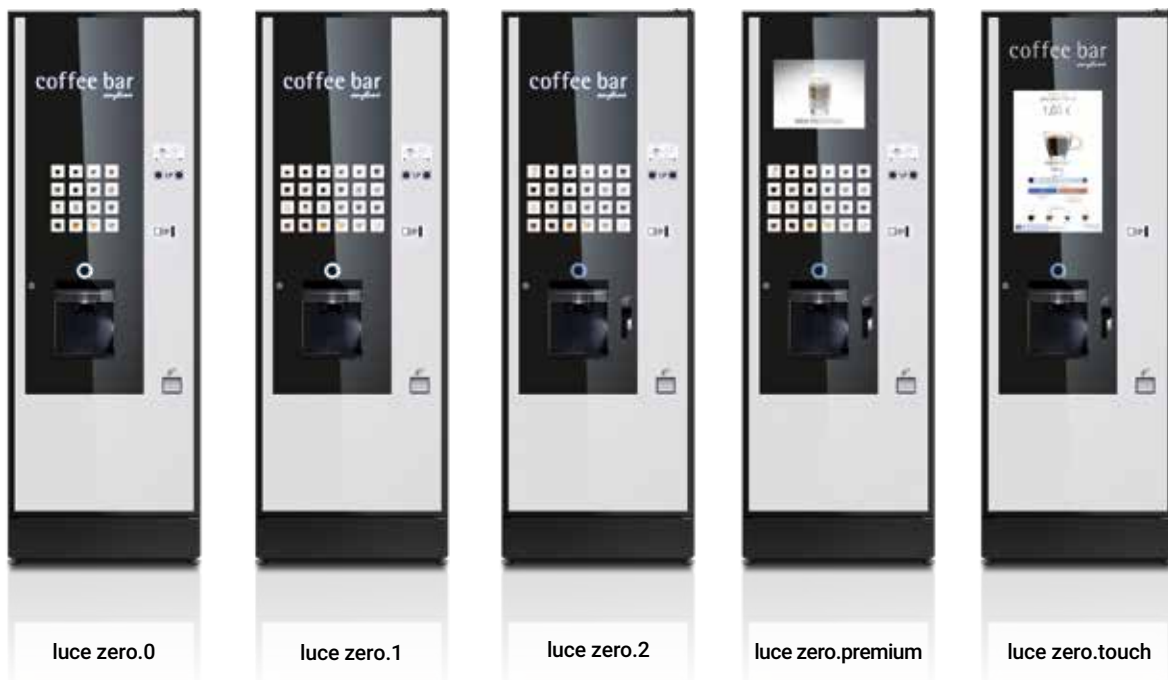

luce zero

Luce zero is not just one machine,
but *all the machines it can become.*

An innovative range of freestanding machines designed to anticipate the technological and aesthetic demands of tomorrow's market.

Luce zero combines 50+ years of manufacturing expertise with the culture of Italian coffee and the style of Milan.

luce zero

data sheet

variflex 45 or 36	✓	✓	✓	✓	✓
varitherm	-	-	✓	✓	✓
varigrind (if varitherm)	-	-	optional	optional	optional
boiler (if not varitherm)	1	1	2	2	2
no. coffee grinders	1	1	1 or 2	1 or 2	1 or 2
cup turret	1	1	1 or 2	2	2
lid dispenser (no. lids)	-	-	optional (100)	optional (100)	✓ (100)
tea brewer	-	-	optional	optional	optional
cup sensor	optional	optional	optional	optional	✓
proximity sensor	-	-	-	-	✓
standard configuration	E7 R3	E7 R4	E7 R4	E7 R4 - EE8R4	E7 R4 - EE8R4

selections - touch panel	16	24	24	24	-
selections - touch screen	-	-	-	-	up to 64
monitor	-	-	-	15"	-
sugar adjustment	✓	✓	✓	✓	✓
stirrer dispenser	✓	✓	✓	✓	✓

height (mm)	1830	1830	1830	1830	1830
depth (mm)	705	705	705	705	705
width (mm)	640	640	640	640	640
max. no. canisters	7	8	9	9	9
max. no. mixing bowls	4	4	4	4	4
electrical supply (V-Hz)	230-50/60	230-50/60	230-50/60	230-50/60	230-50/60
power with boiler (W)	1600	1600	3200	3200	3200
power with varitherm (W)	-	-	3000	3000	3000

The luce zero machines are available in the Instant version as well - for more information www.rheavendors.com